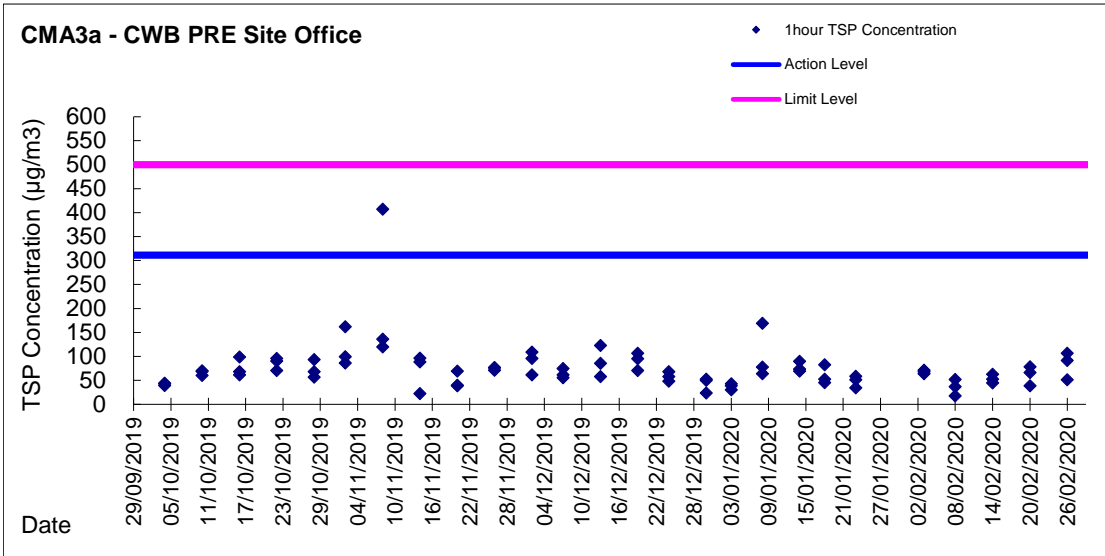

Graphic Presentation of 1 hour TSP Result

Graphic Presentation of 24 hour TSP Result